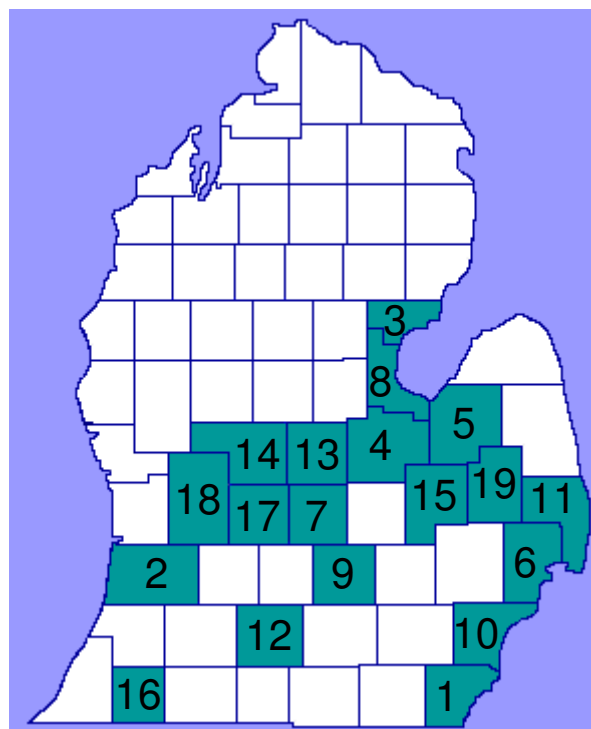

Confirmed Downy Mildew Reports in Michigan as of September 8, 2008

1	Monroe	7/2 cucumber 7/30 cucumber (2 home gardens) 8/20 cucumber 'Straight Eight' (sentinel) 8/20 cucumber 'Poinsett 76' (sentinel) 8/20 cantaloupe 'Hales Best Jumbo' (sentinel)	9	Ingham	8/12 pumpkin 8/18 cucumber 'Straight Eight' (sentinel) 8/20 cucumber 'Poinsett 76' (sentinel)
2	Allegan	7/9 cucumber	10	Wayne	8/13 cucumber
3	Arenac	7/30 cucumber	11	St. Clair	8/18 cucumber (home garden) 8/18 cucumber (commercial)
4	Saginaw	7/30 cucumber 8/19 cucumber 'Straight Eight' (sentinel) 8/19 cantaloupe 'Hales Best Jumbo' (sentinel) 8/26 cucumber 'Poinsett 76' (sentinel)	12	Calhoun	8/18 cucumber
5	Tuscola	7/30 cucumber 8/5 cucumber	13	Gratiot	8/19 cucumber
6	Macomb	7/31 cucumber	14	Montcalm	8/21 cucumber
7	Clinton	8/8 cucumber 8/14 cantaloupe 8/18 cucumber 'Poinsett 76' (sentinel)	15	Genesee	8/22 cucumber
8	Bay	8/12 cucumber 8/19 cucumber	16	Cass	8/27 cucumber (commercial)
			17	Ionia	8/29 cucumber (home garden)
			18	Kent	9/5 cucumber (home garden)
			19	Lapeer	9/8 cucumber (home garden)