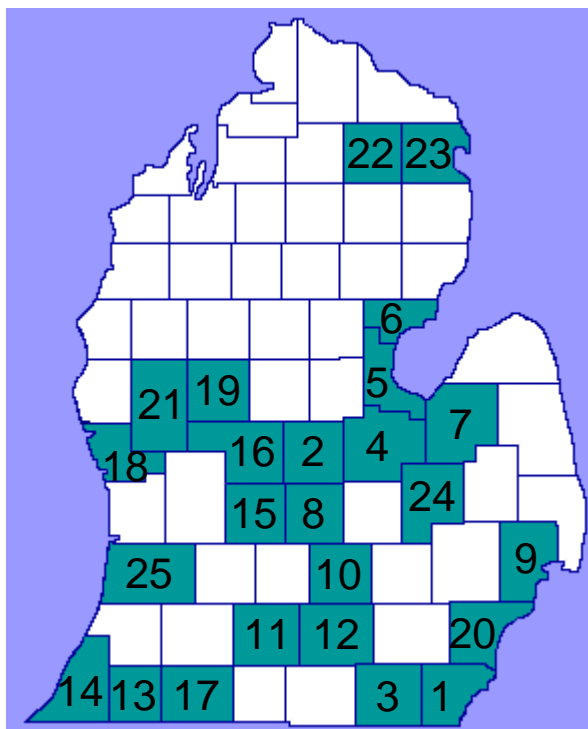

## Confirmed Downy Mildew Reports in Michigan as of September 11, 2007

|    |                            |  |    |                        |                                |
|----|----------------------------|--|----|------------------------|--------------------------------|
| 1  | <b>Monroe Co. 5 sites:</b> | 6/25-26, 7/24 cucumber, 7/3 cucumber/cantaloupe (same site), 8/16 gourd/zucchini | 13 | <b>Cass Co.</b>        | 8/16 cucumber                  |
| 2  | <b>Gratiot Co.</b>         | 7/9 cucumber   | 14 | <b>Berrien Co.</b>     | 8/16 cucumber                  |
| 3  | <b>Lenawee Co.</b>         | 7/17 cucumber  | 15 | <b>Ionia Co.</b>       | 8/17 cucumber                  |
| 4  | <b>Saginaw Co.</b>         | 7/20 cucumber  | 16 | <b>Montcalm Co.</b>    | 8/17 cucumber, 8/28 cantaloupe |
| 5  | <b>Bay Co.</b>             | 7/21 cucumber  | 17 | <b>St. Joseph</b>      | 8/17 cucumber                  |
| 6  | <b>Arenac Co.</b>          | 7/30 cucumber  | 18 | <b>Muskegon Co.</b>    | 8/23 cucumber                  |
| 7  | <b>Tuscola Co.</b>         | 7/31 cucumber  | 19 | <b>Mecosta Co.</b>     | 8/28 cucumber                  |
| 8  | <b>Clinton Co.</b>         | 8/2 cucumber   | 20 | <b>Wayne Co.</b>       | 8/30 cucumber/cantaloupe       |
| 9  | <b>Macomb Co.</b>          | 8/6 cucumber   | 21 | <b>Newago Co.</b>      | 9/6 cucumber                   |
| 10 | <b>Ingham Co.</b>          | 8/10 cucumber  | 22 | <b>Montmorency Co.</b> | 9/10 cucumber/cantaloupe       |
| 11 | <b>Calhoun Co.</b>         | 8/14 cucumber  | 23 | <b>Alpena Co.</b>      | 9/10 cucumber                  |
| 12 | <b>Jackson Co.</b>         | 8/14 cucumber  | 24 | <b>Genesee Co.</b>     | 9/6 cucumber                   |
|    |                            |  | 25 | <b>Allegan Co.</b>     | 8/14 cucumber                  |