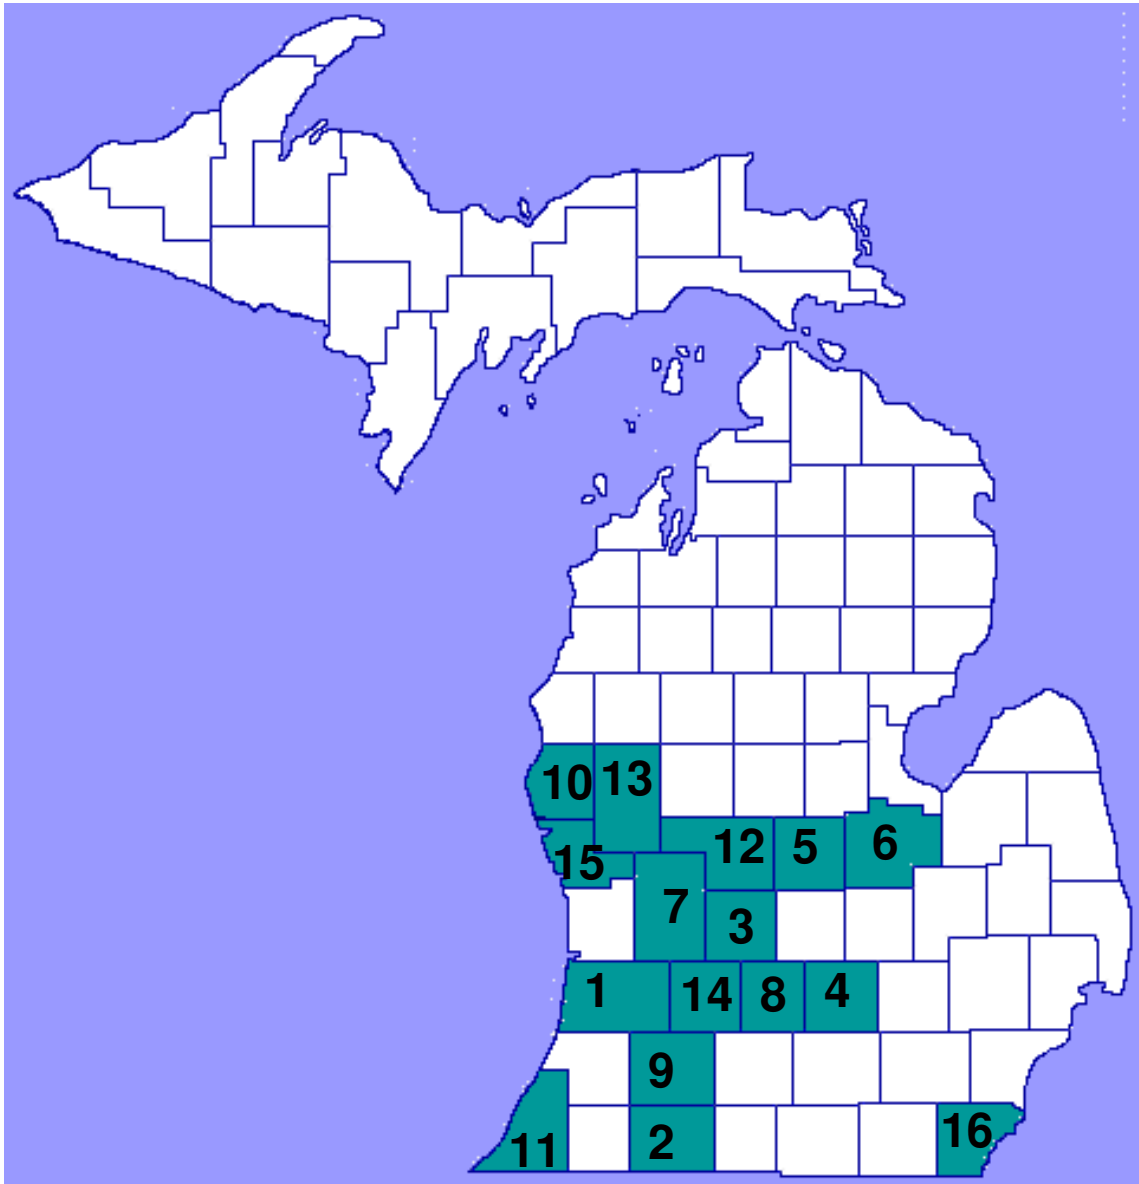

Confirmed Downy Mildew Reports in MI Updated September 2, 2005

- | | |
|----------------------------------|--------------------------------|
| 1: Allegan County August 5 | 9: Kalamazoo County August 17 |
| 2: St. Joseph's County August 12 | 10: Oceana County August 18 |
| 3: Ionia County August 13 | 11: Berrien County August 18 |
| 4: Ingham County August 15 | 12: Montcalm County August 18 |
| 5: Gratiot County August 16 | 13: Newaygo County August 19 |
| 6: Saginaw County August 16 | 14: Barry County August 22 |
| 7: Kent County August 16 | 15: Muskegon County, August 29 |
| 8: Eaton County, August 17 | 16: Monroe County, September 2 |